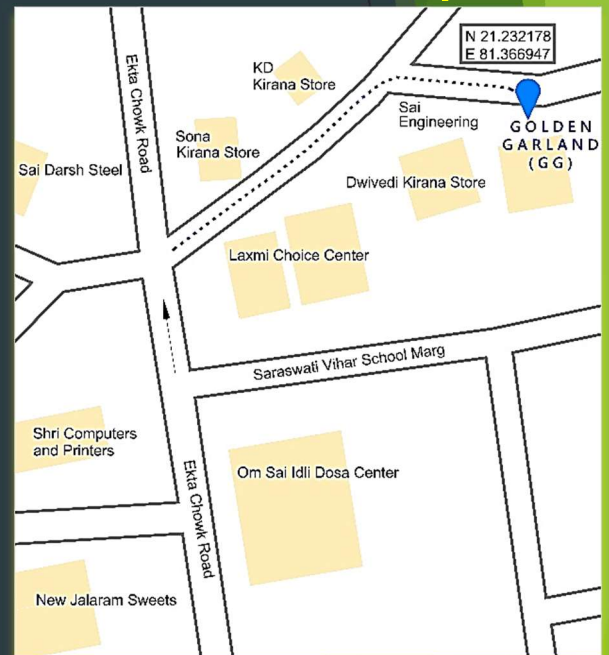

Location Map

: **Address** : Plot no. 10, Beside Sai Engineering, Near Jalaram Sweets, Kailash Nagar, Bhilai, Dt. Durg, C.G.

: **Contact Numbers** : 8319634013, 7004806442

Operated By NGO
Regn. No. F-11893